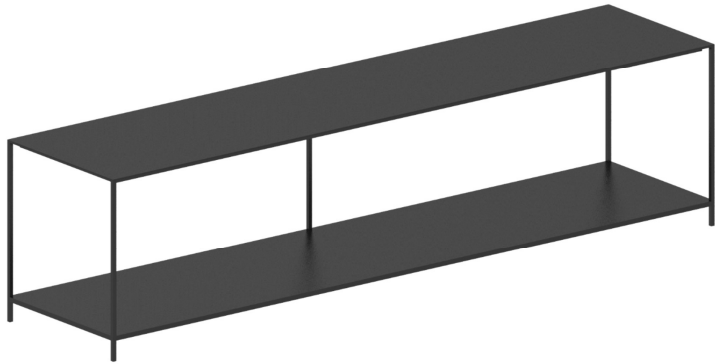

SLIM IRONY TV

Design: Maurizio Peregalli 2022

Struttura e ripiani: Nero ramato sablé

Frame and shelves: *Copper black sand-touch*

Dimensions: 180 x 41 x H 45 cm

Frame Finish

Copper black sand-touch