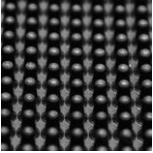

SEDIA

Design: Maurizio Peregalli

Year: 1984

Frame: Embossed black

Back: Black rubber

Seat: Black thousand points rubber

Dimensions: 40 x 45 x H 81 cm / Seat H 48 cm

Frame Finishes

Embossed black

Seat Finishes

Thousand points rubber