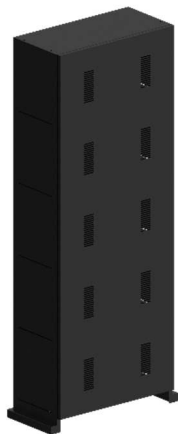

ALFIERE

Design: Maurizio Peregalli 1988

Struttura: Nero ramato sablé / Grigio canna di fucile

Frame: Copper black sand-touch / Gunmetal colour

Dimensions

Single version: 43 x 35 x H 190 cm

Double version: 78 x 35 x H 190 cm

Frame Finishes

Copper black sand-touch

Gunmetal colour