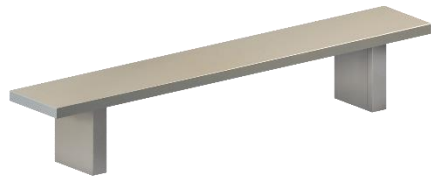

TOMMASO OUTDOOR Bench

Design: Doriana & Massimiliano Fuksas
2016

Struttura/piano: Verniciatura color grigio cemento

Frame/top: Concrete grey colour epoxy painted

Dimensions: 160 x 42 x H 45 cm / 210 x 42 x H 45 cm

For indoor/outdoor

Frame and top Finish

Concrete grey colour