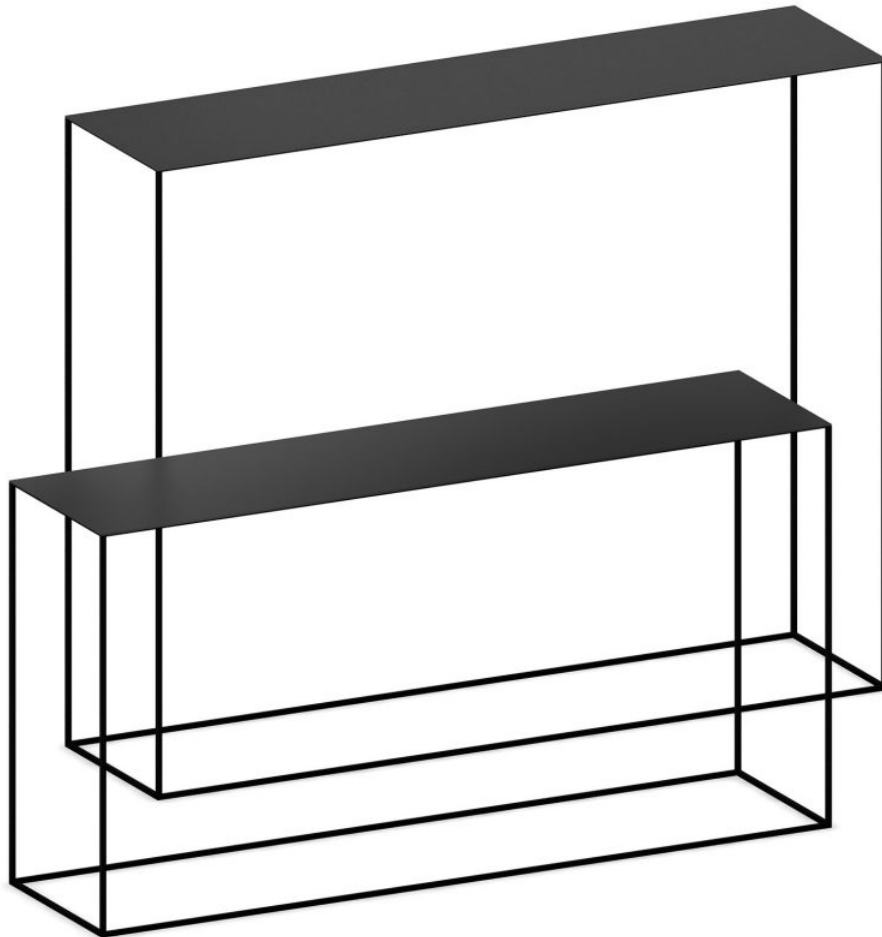

SLIM IRONY Console

Design: Maurizio Peregalli

Year: 2014

Frame: Copper black sand-touch / Embossed white

Top: Copper black sand-touch / Embossed white / Black phosphatized sheet steel

Dimensions: 124 x 31 x H 64 cm / 124 x 31 x H 100 cm

Frame and top Finishes

Copper black sand-touch

Embossed white

Phosphatized sheet steel