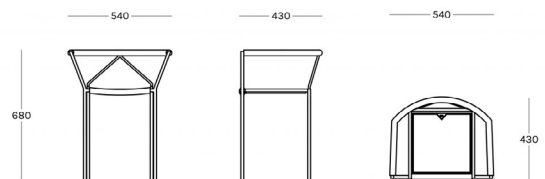

# POLTRONCINA

Maurizio Piregalli  
1984

**Dimensions:** 54 x 43 x H 68 cm / Seat H 48 cm

Arm-chair. 15 x 15 mm steel square tube frame, epoxy painted semiopaque black. Seating in thousand points rubber. Back in black extruded rubber.