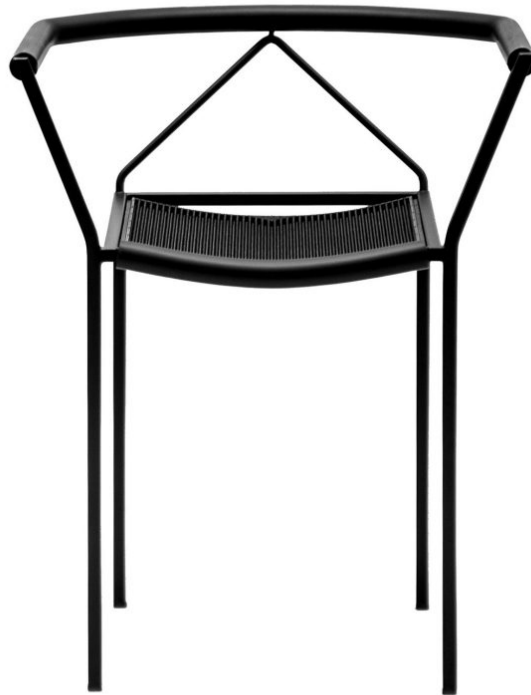

# POLTRONCINA

Maurizio Piregalli  
1984

**Dimensions:** 54 x 43 x H 68 cm / Seat H 48 cm

Arm-chair. 15 x 15 mm steel square tube frame, epoxy painted semiopaque black. Seating in thousand points rubber. Back in black extruded rubber.

## Frame Finishes

Semiopaque black

## Seat Finishes

Thousand points rubber