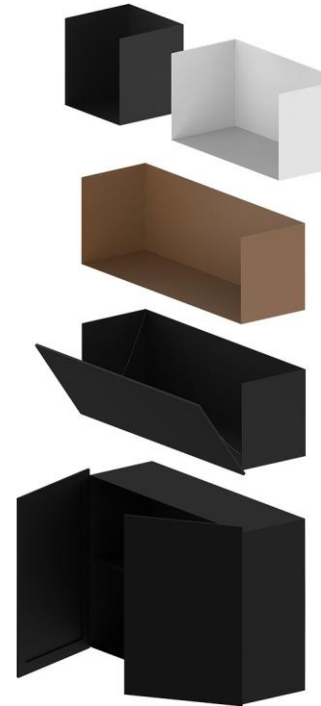

EASY IRONY with boxes

Designer: Maurizio Peregalli

Vertical elements/shelves: Copper black sand-touch / Embossed white

Boxes: Copper black sand-touch / Embossed white / Bronze colour

Vertical elements: 32 x H 226 cm

Shelves: 74 x 32 cm / 104 x 32 cm

Open boxes: 35 x 31x H 36 cm / 70 x 31x H 36 cm / 100 x 31x H 36 cm

Closed boxes: 70 x 34 x H36 cm / 100 x 34 x H 36 cm / 100 x 34 x H 76 cm

Frame finishes

Copper black sand-touch

Embossed white

Shelves finishes

Copper black sand-touch

Embossed white

Boxes finishes

Copper black sand-touch

Bronze colour

Embossed white